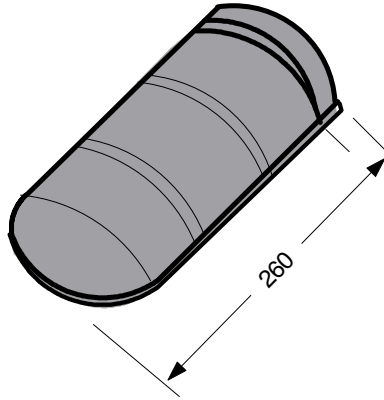

10-HEC

Title:	HEC Hip End Cap	
Author:	Metrotile	
Date:	11/09/2007	Sheet:
Revision:		