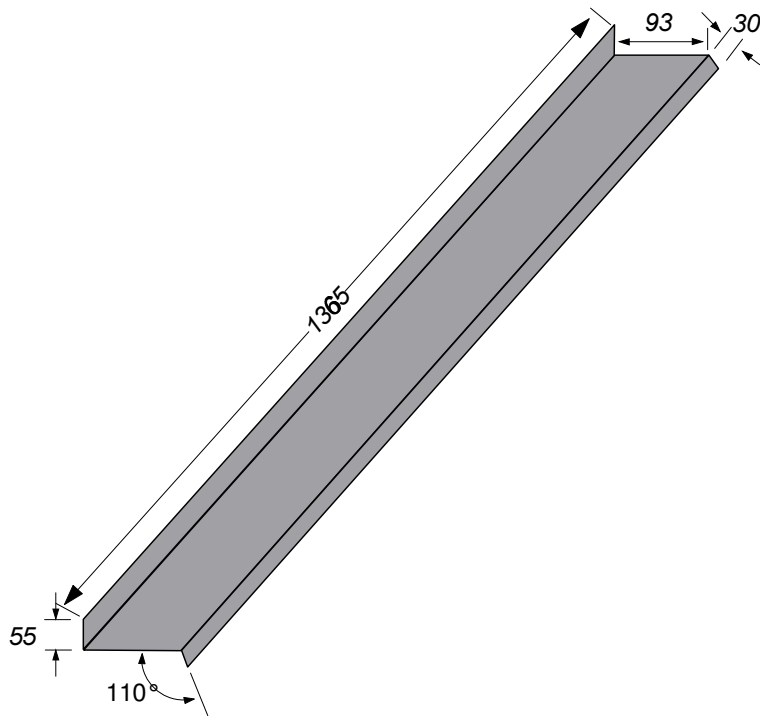

10-SWF S

Title: 10-SWF S Side Wall Flashing Standard	
Author: Metrotile	
Date: 05/01/2006	Sheet:
Revision:	