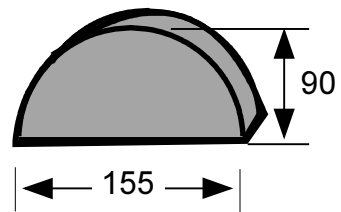

# 10-REC

**10-REC**

Title: <b>Ridge End Cap</b>	
Author: <b>Metrotile</b>	
Date: <b>12/01/2010</b>	Sheet:
Revision:	