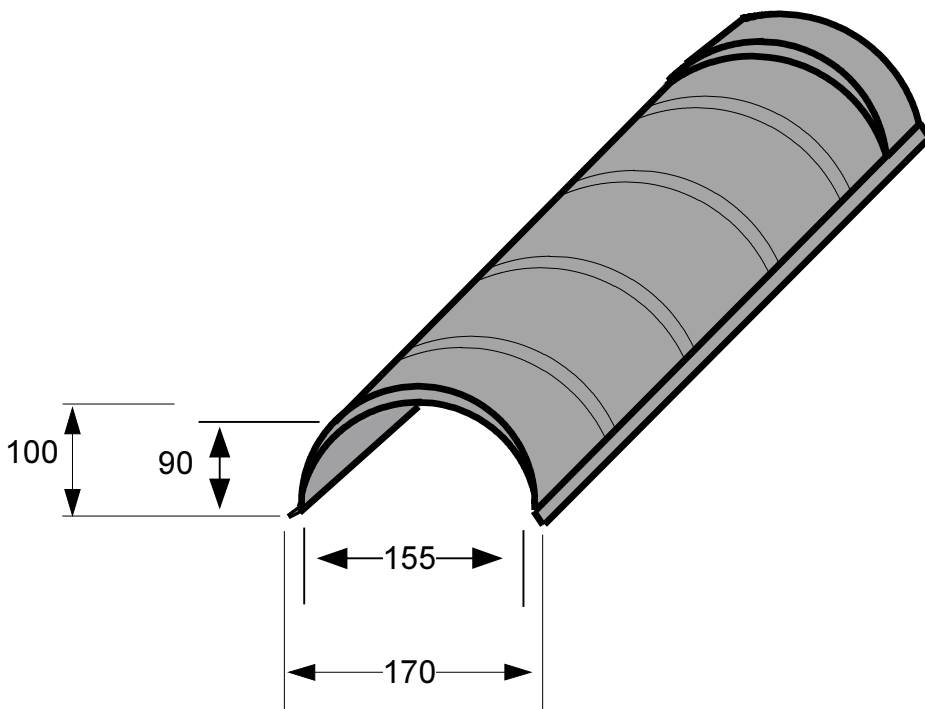

# 10-REC

**10-REC**

Title: <b>Ridge End Cap</b>	
Author: <b>Metrotile</b>	
Date: <b>12/01/2010</b>	Sheet:
Revision:	