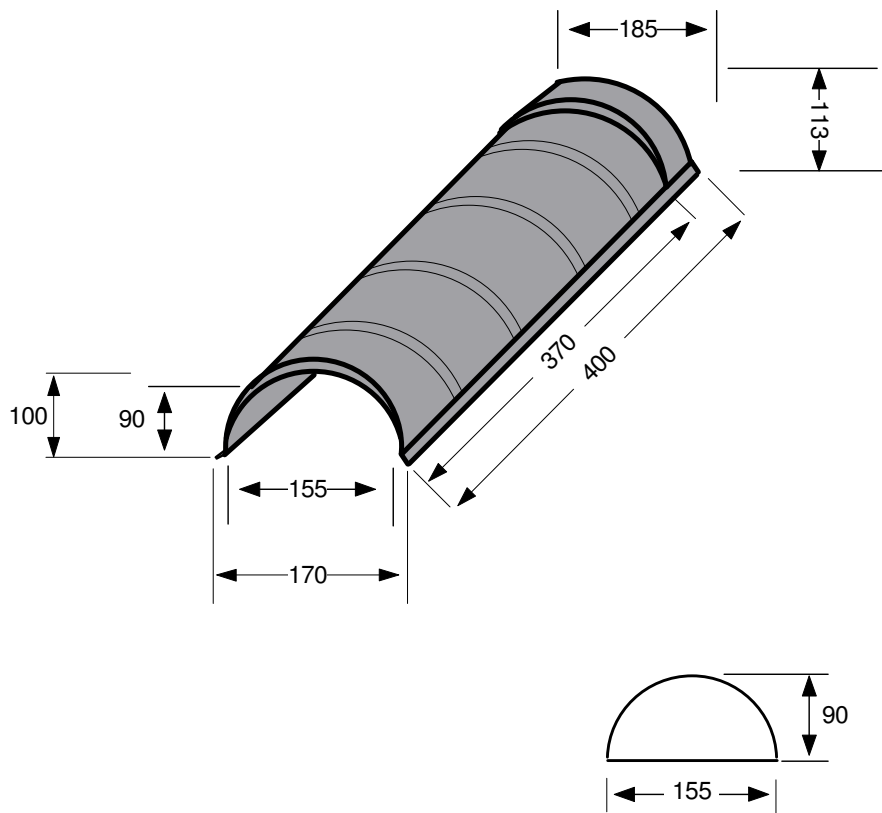

# 10-1RB

Title:	<b>10-...-1RB + 10-...-EC</b> Ridge Barrel + End Cap	
Author:	Metrotile	
Date:	21/02/2007	Sheet:
Revision:		