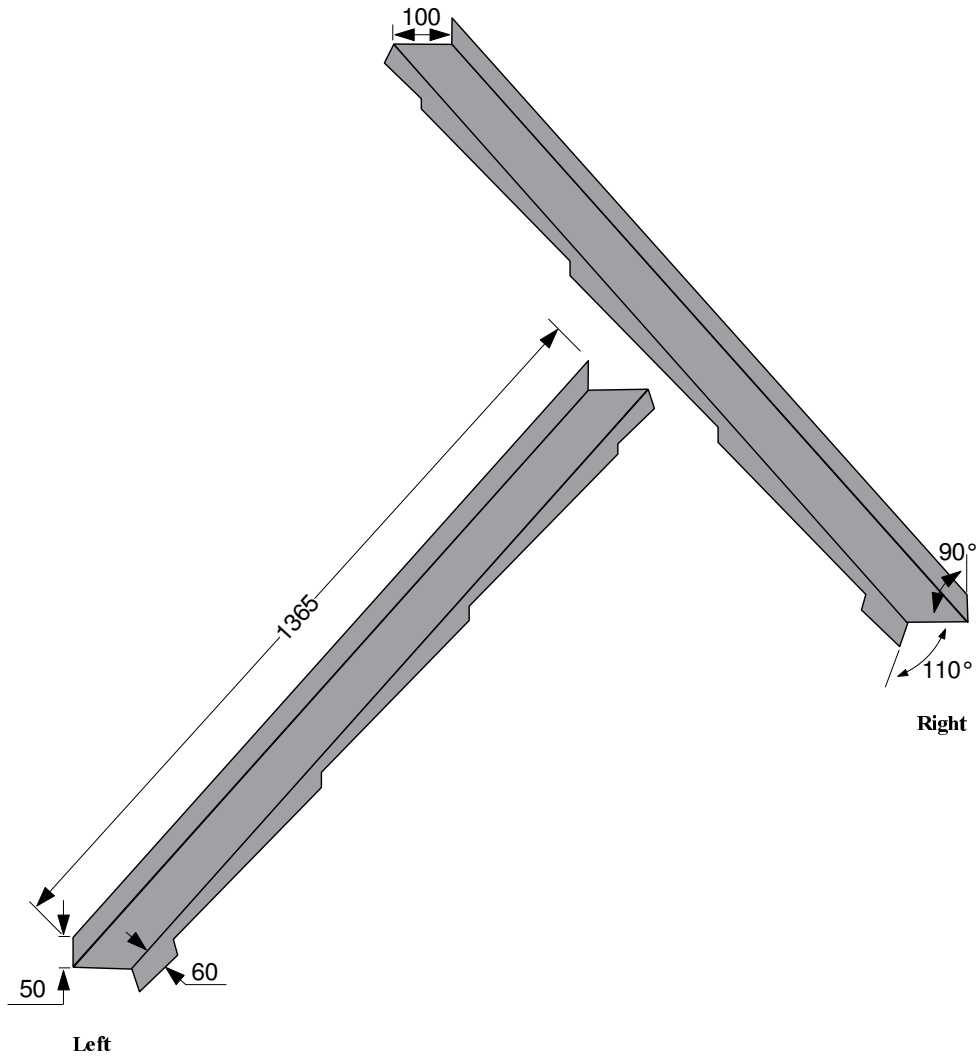

10-SWFL + R

Title:	SWF L + SWF Side Wall Flashing	
Author:	Metrotile	
Date:	03/03/2007	Sheet:
Revision:		