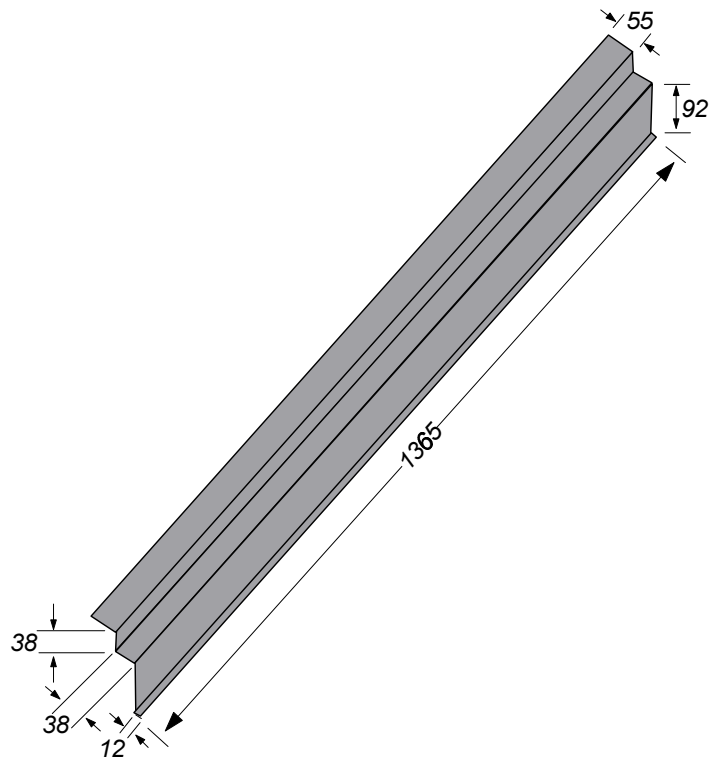

# 10-EA

Title: <b>EA</b> Eave Apron	
Author: Metrofile	
Date: 03/03/2007	Sheet:
Revision:	