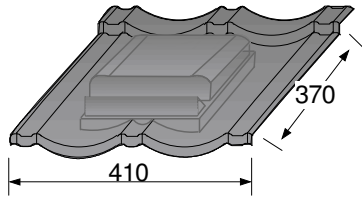

RV 75

10-RV75

20-RV75

40-RV75

Title:	V 75 Roof Vent	
Author:	Metrotile	
Date:	26/03/2007	Sheet:
Revision:		