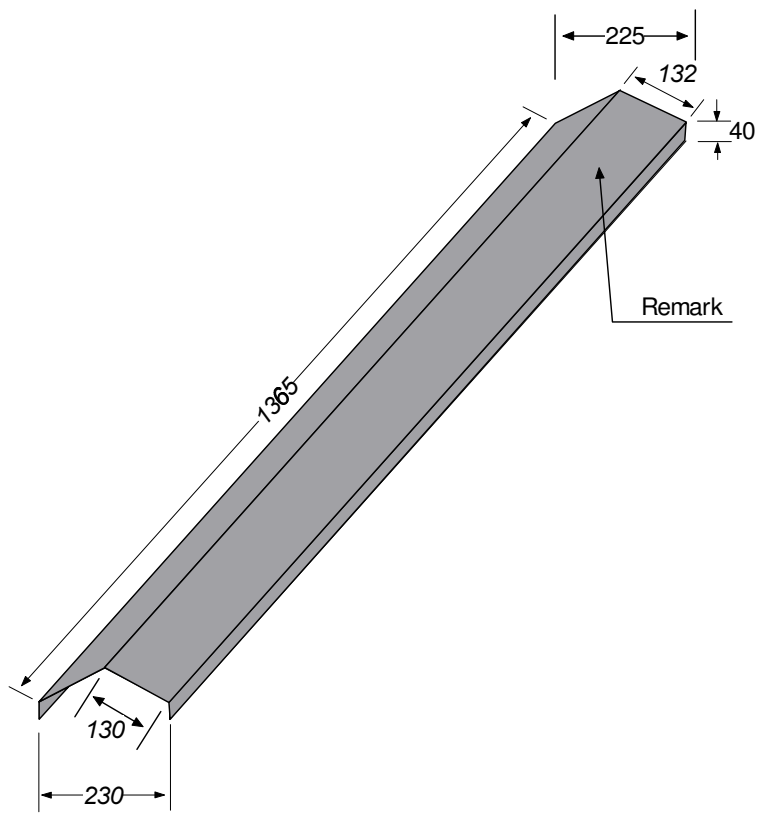

# 10-ARP

Title: <b>AR 130</b> Angle Ridge 130	
Author: Metrotile	
Date: 01/03/2007	Sheet:
Revision:	